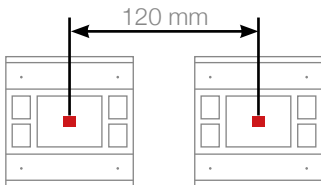

Montaj Detayı

Önemli Not!

İki termostat arasındaki mesafe, merkezden merkeze minimum **-120 mm-** olacak şekilde ayarlanmalıdır.